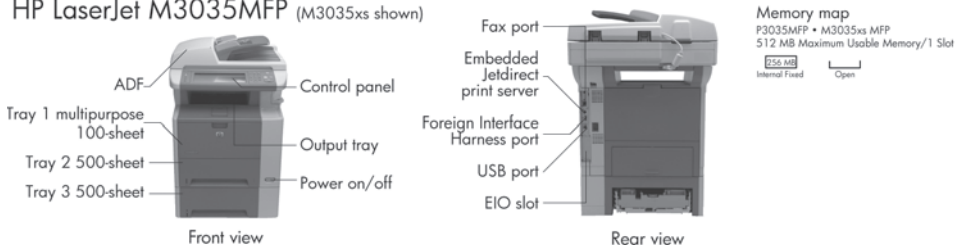

Model specifications, schematic and memory map (continued)

	M3035 MFP (CC476A)	M3035xs MFP (CC477A)
Connectivity, Std	HP Jetdirect inside 10/100 Base-T port, foreign interface harness (FIH) port, USB type A for adding accessories, USB type B for printing, 1 open EIO slot	HP Jetdirect inside 10/100 Base-T port, foreign interface harness (FIH) port, USB type A for adding accessories, USB type B for printing, 1 open EIO slot, analog fax port
Connectivity, Opt	HP Jetdirect internal, external and wireless print servers (printing only)	HP Jetdirect internal, external and wireless print servers (printing only)
Memory, Std	256 MB	256 MB
Memory, Max	512 MB	512 MB
ENERGY STAR® Qualified	Yes	Yes
Mac Compatible	Yes	Yes
Dimensions (W x D x H)	16.8 x 19.1 x 20.9 in	20.5 x 20 x 27.2 in
Weight	60.6 lb	73.5 lb
Shipping Dimensions	23.62 x 24.8 x 26.38 in	23.62 x 24.8 x 37.4 in
Shipping Weight	70.1 lb	89.4 lb

1 Exact speed varies depending on the system configuration, software application and document complexity.

2 Based on ITU-T test image #1 at standard resolution. More complicated pages or higher resolution will take longer and use more memory.

HP LaserJet M3035MFP (M3035xs shown)

Supplies and accessories

For complete supplies information please visit www.hp.com/supplies.

Print cartridges

- HP LaserJet Q7551A Black Print Cartridge Q7551A
- HP LaserJet Q7551X Black Print Cartridge Q7551X
- HP LaserJet Q7551X Dual Pack Black Print Cartridges Q7551XD

Media

- HP Multipurpose Paper: 8.5 x 11 in; 20 lb; 500 sheets HPM1120R
- HP Multipurpose Paper: 8.5 x 14 in; 20 lb; 500 sheets HPM1420
- HP Multipurpose Paper: 8.5 x 11 in; 20 lb; 5,000 sheets (10 reams) HPM1120C

Cables

- HP USB Cable Q6264A

Memory and mass storage

- HP High Performance Serial ATA Hard Disk J7989G
- DDR DIMM (100-pin): 128 MB Q7718A
- DDR DIMM (100-pin): 256 MB Q7719A
- DDR DIMM (100-pin): 512 MB Q7720A

Connectivity

- HP 1284B Parallel Card J7972G

Paper-handling accessories

- Staple Cartridge Q7432A
- 500-Sheet Input Tray Q7817A

LaserJet font solutions

- HP BarCode Printing Solution/USB HG271US
- HP BarCodes and More/Hi-Speed USB HG281US
- HP Scalable BarCode Font Set/Hi-Speed USB HG282UT
- HP MICR Font/Hi-Speed USB HG283US
- HP Blank Programmable USB Device HG288UP
- HP Blue Kit IPDS Emulation USB HG361UM

Other

- HP Output Server 4.0 T2358AA
- HP Universal Print Driver for Windows 5.0 J7980A/J7981A
- HP Smart Office Delivery for Output Server 2.0 T2001AA
- FormPort Server by Capella Technologies - Platinum Solution FormPort Server
- FormPort Flash by Capella Technologies - Platinum Solution FormPort Flash
- FormPort Designer by Capella Technologies - Platinum Solution FormPort Designer
- FormPort Archive by Capella Technologies - Platinum Solution FormPort Archive

- Ascent Capture by Kofax Image Products - Platinum Solution Ascent Capture
- Equitrac Office® - Platinum Solution Equitrac Office®
- Equitrac Express® - Platinum Solution Equitrac Express®
- Equitrac Professional® - Gold Solution Equitrac Professional Solution
- MegaTrack by Capella Technologies - Platinum Solution MegaTrack
- MegaTrack In-Printer Agent (MIPA) by Capella Technologies - Platinum Solution MegaTrack MIPA
- MIPA PIN by Capella Technologies - Platinum Solution MIPA PIN
- Pharos iMFP by Pharos Systems - Gold Solution Pharos iMFP
- SecureJet 5 Authentication by Jetmobile - Platinum Solution SecureJet5
- Blue Server™ by MPI Technologies - Gold Solution Blue Server™
- DocOut® by MPI Technologies - Gold Solution DocOut®
- IPDS Blue Kit™ by MPI Technologies - Gold Solution IPDS Blue Kit™
- BarDIMM™ Pro by Jetmobile - Gold Solution BarDIMM™ Pro
- Pharos Uniprint® Office by Pharos Systems - Gold Solution Pharos Uniprint®
- HP Digital Sending Software 4.0 T1936AA

Additional information

Sales

- www.hp.com/go
- Data Sheet 4AA1-5419ENUC

Technical Support

- www.hp.com/support

Services

- <http://www.hp.com/go/services>

Third-party solutions

- www.hpgsc.com

Reseller

- <http://hp.com/partners/us>

Supplies and accessories

- www.hp.com